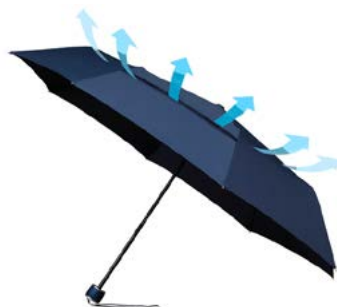

LGF-99 MINIMAX® ECO by IMPLIVA

opvouwbare paraplu, met kwalitatief hoogwaardig eco-vriendelijk doek, windproof, 3-delig, zwart metalen stok en frame, bijpassend gekleurd handvat, met foedraal.

folding umbrella, with high-quality eco-friendly cloth, windproof, 3-section, black metal shaft and frame, matching colour handle, with selfcase.

parapluie pliant, avec tissu de haute qualité respectueux de l'environnement, résistant au vent, 3 sections, manche et armature en métal noir, poignée de même couleur, avec housse.

Taschenschirm, mit hochwertigen Öko-Tuch, Windsicher, 3-teilig, Stock und Gestell aus Schwarz Metall Griff farblich passend, mit Futteral.

8 banen / panels / panneaux / Segmente

A: 36,5 cm, B: 53 cm, C: 48 cm

doek / canopy / toile / Bezug: ECO recycled PET bottles

100 cm

25 cm

zwart glasfiber frame / black fiberglass frame / armature noire en fibre de verre / schwarzes Glasfibragegestell

max. bedrukkingsoppervlakte

max. printing surface

max. surface d'impression

max. Druckfläche

A - 15 cm | B - 13 cm | C - 24 cm